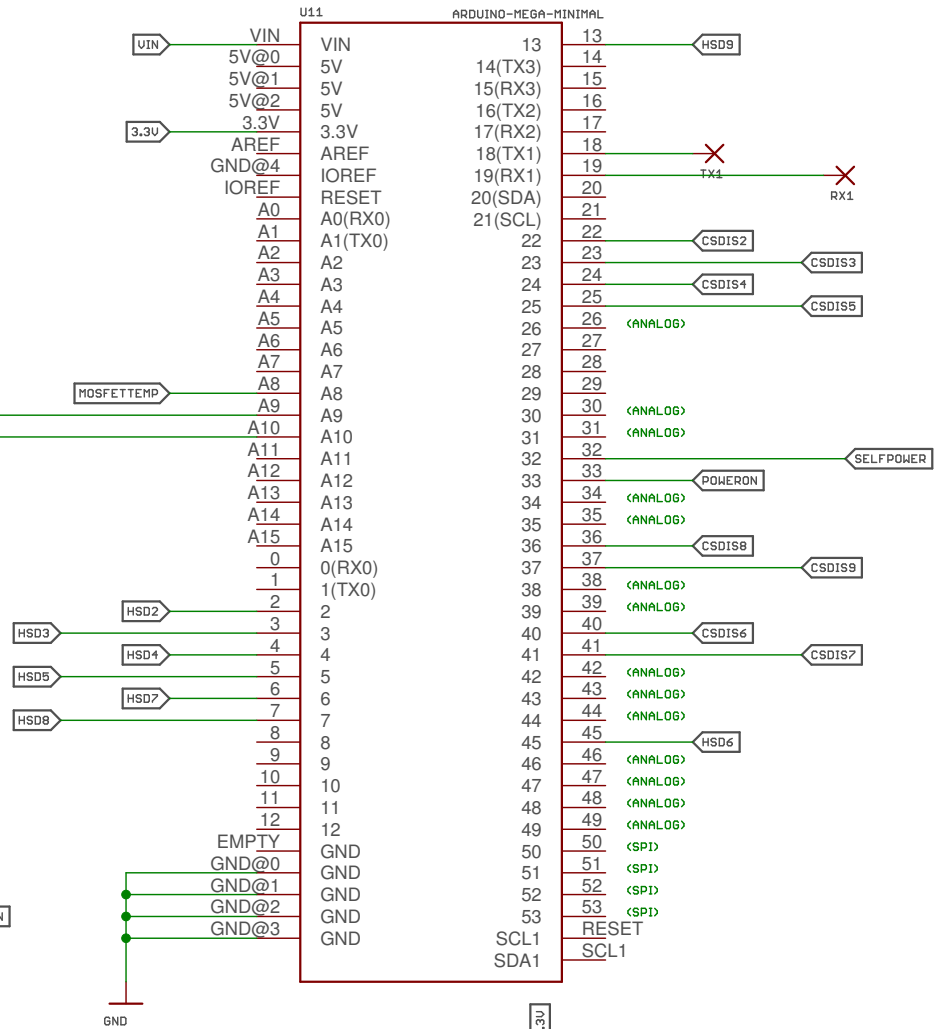

roadster v5 analog
mar 2018

roadster v5 analog
mar 2018

roadster v5 analog
mar 2018